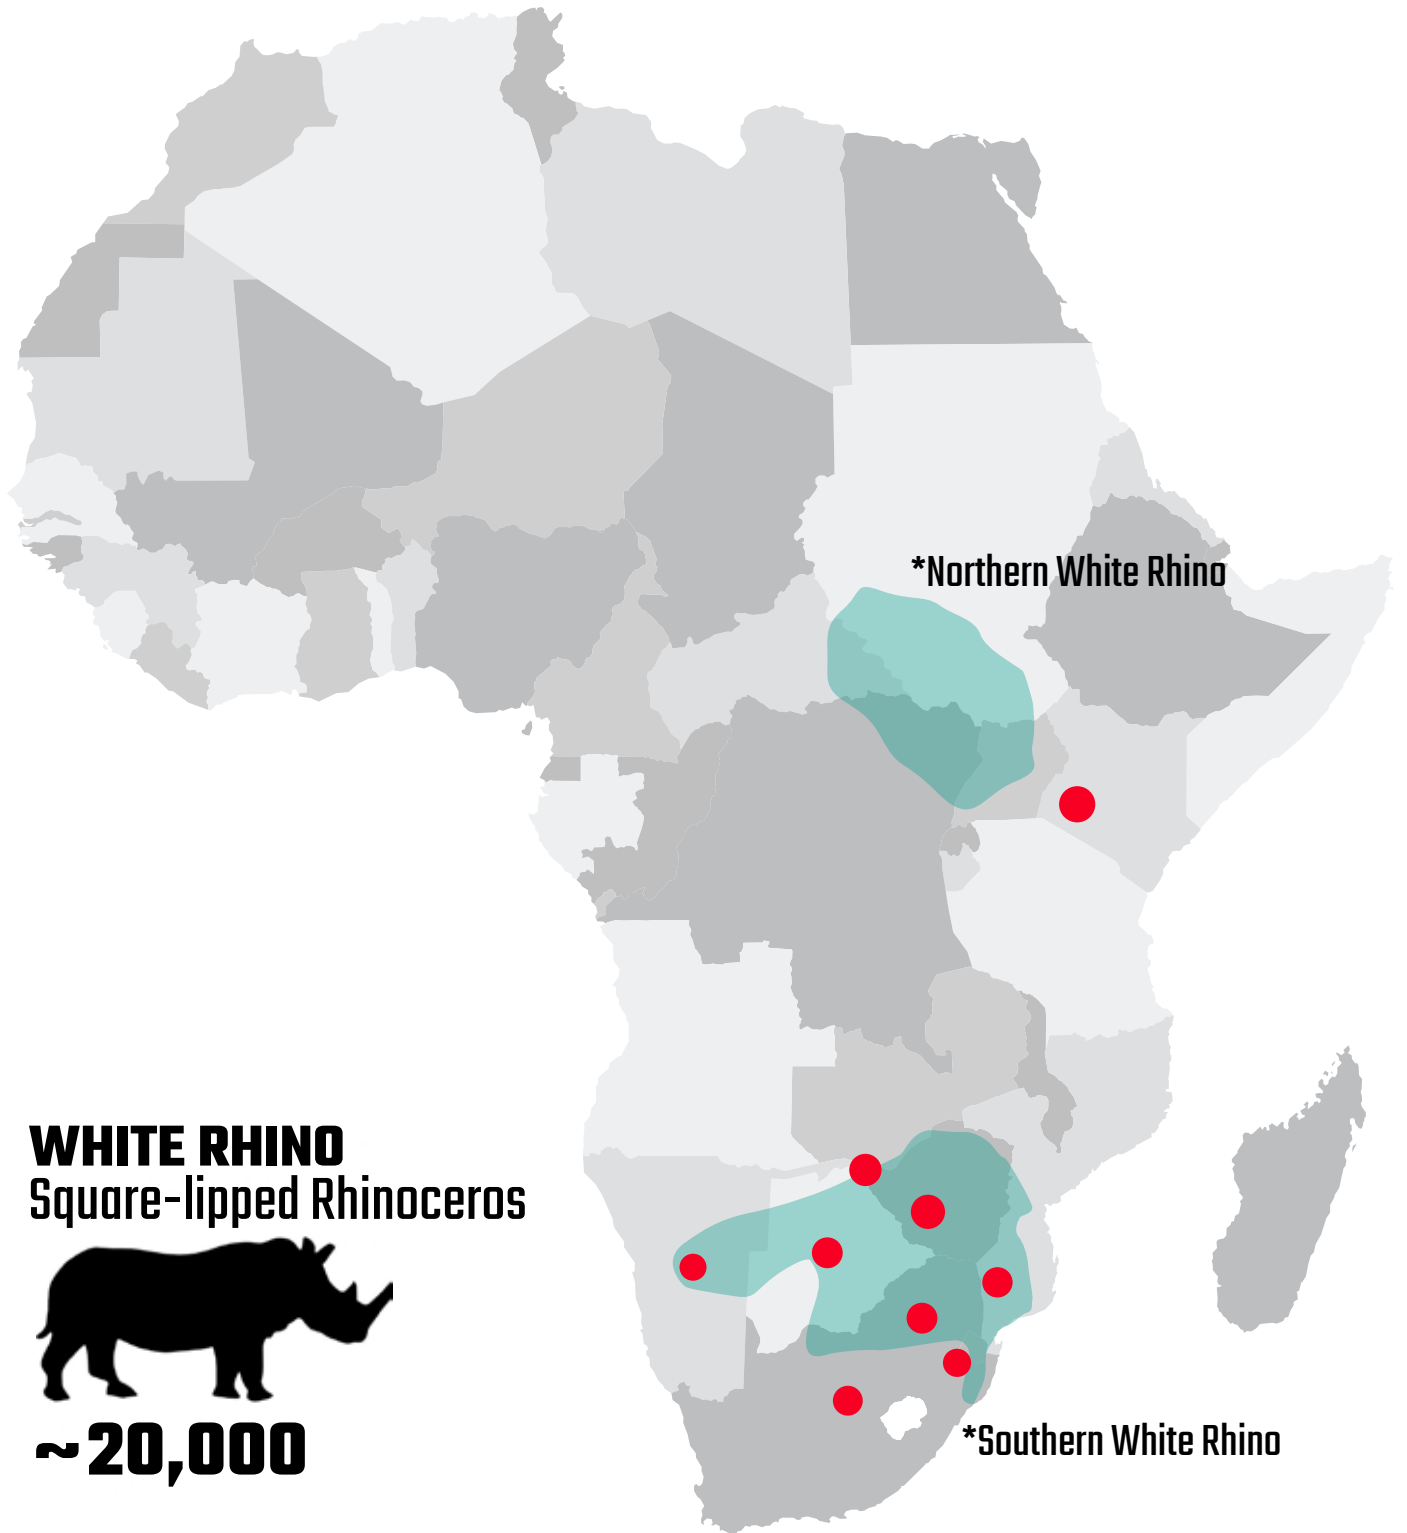

NORTHERN & SOUTHERN WHITE RHINO

PAST AND PRESENT POPULATION SPREAD

*Northern White Rhino

*Southern White Rhino

WHITE RHINO
Square-lipped Rhinoceros

~20,000

-  Present Spread
-  Past Spread

NORTHERN & SOUTHERN WHITE RHINO

PAST AND PRESENT POPULATION SPREAD

Speaker's Notes

Southern White Rhino

Past: lived in larger numbers in Namibia, Botswana, Zimbabwe, South Africa, Swaziland and Mozambique.

Present: In lower numbers in Namibia, Botswana, Zimbabwe, South Africa and Mozambique.

Recently the Southern White Rhino has also been introduced in Kenya, Uganda and to Zambia.

These are areas that they did not historically live.

Northern White Rhino

Past: before it was poached, it used to live in north-western Uganda, southern Chad, south-western Sudan, the eastern part of Central African Republic, and north-eastern Democratic Republic of the Congo

Present: there are only 3 left in a conservancy called Ol Pajeta in Kenya!