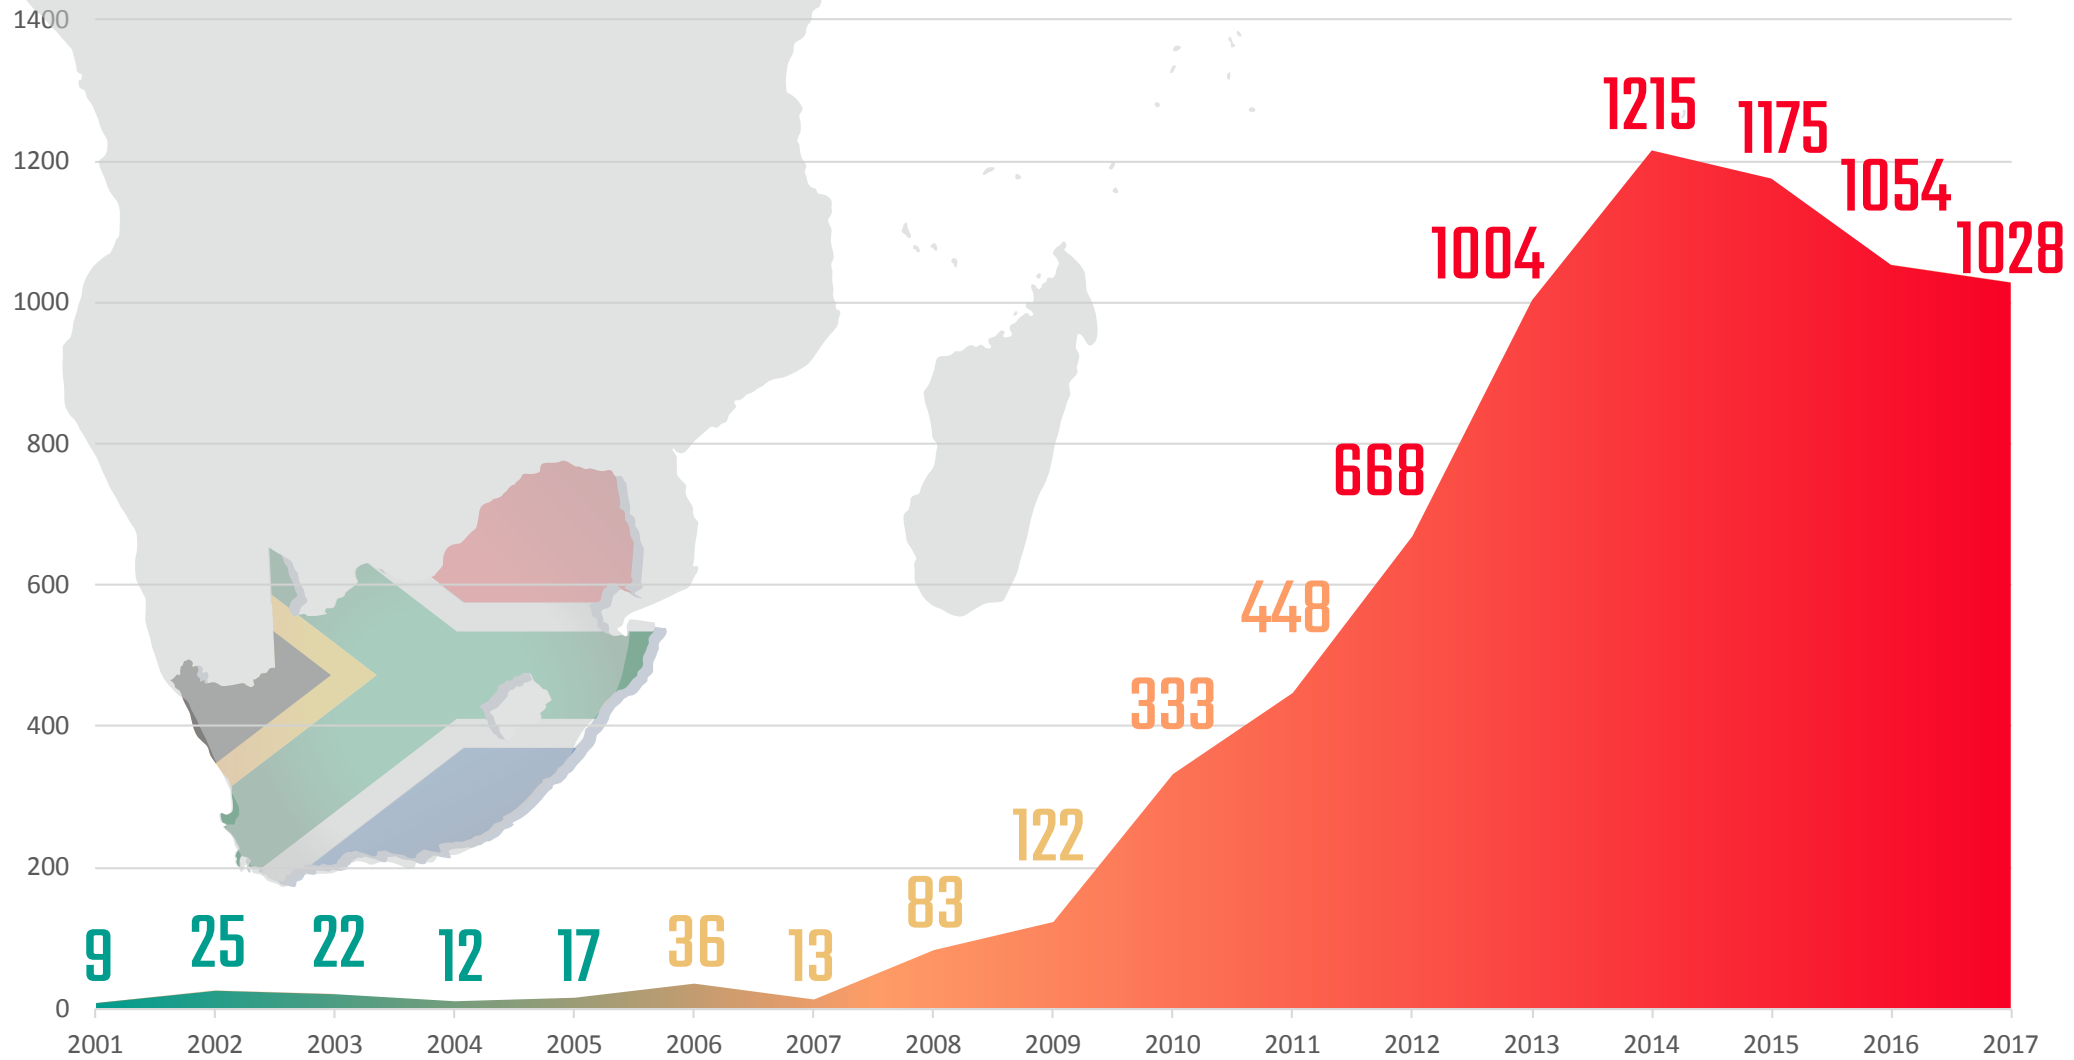

RHINO POACHING

SOUTH AFRICA 2001 - 2017

Sources:
South African Department of Environmental Affairs