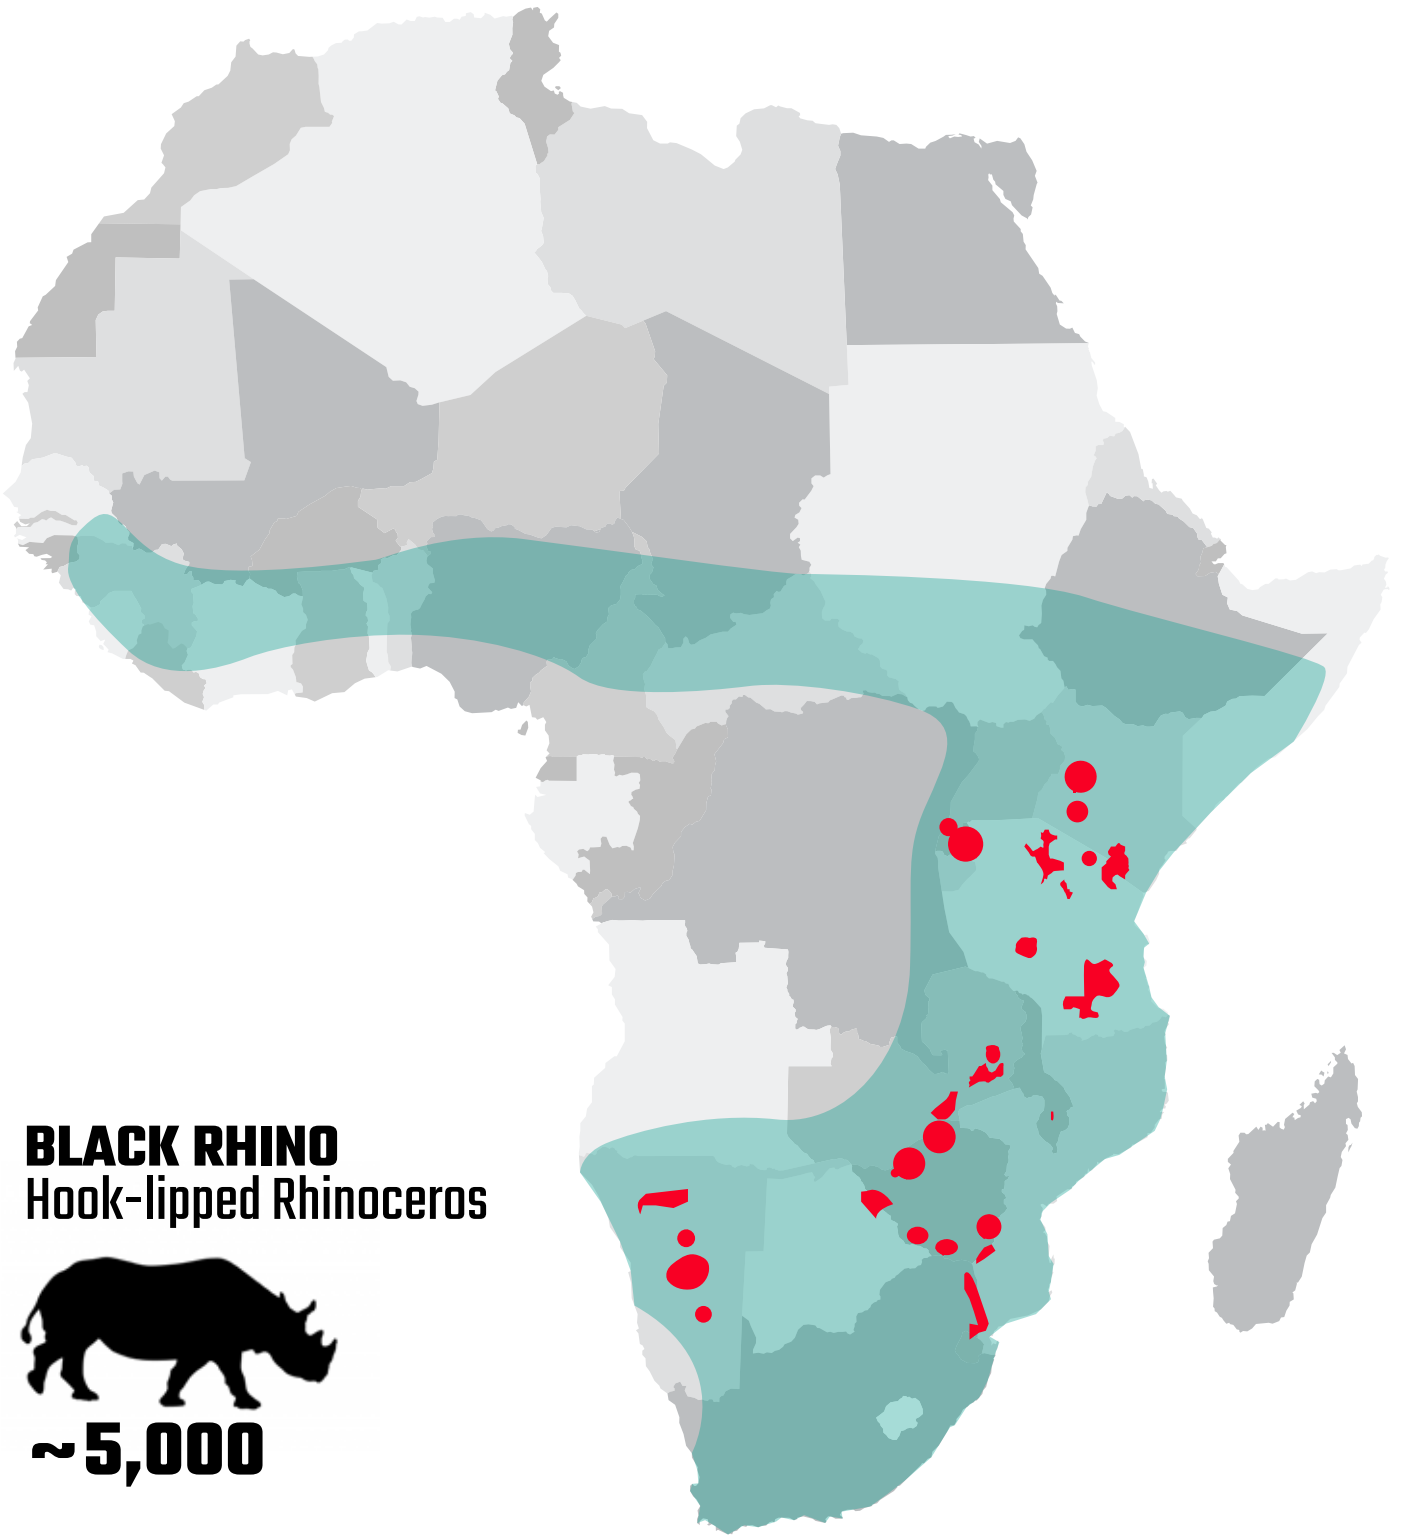

**BABY RHINO
RESCUE**

BLACK RHINO

PAST AND PRESENT POPULATION SPREAD

BLACK RHINO
Hook-lipped Rhinoceros

~ 5,000

-  Present Spread
-  Past Spread

Sources:
IUCN Red List 2017-3 <http://www.iucnredlist.org/details/4185/0>
www.savetherhino.org. Approximate figure by end of 2015.

BLACK RHINO

PAST AND PRESENT POPULATION SPREAD

Speaker's Notes

Throughout the 1900s, there were an estimated 850,000 black rhino in Africa! By 1995, it had dropped to 2,410 black rhinos in Africa. Because of the dire situation, efforts were put in place to protect the species and the numbers grew to almost 5000 black rhino in 2015.

For more information, see <http://www.iucnredlist.org/details/6557/0>.

Past (and now extinct in): Cameroon; Chad; Ethiopia; Rwanda

Present: Angola; Kenya; Mozambique; Namibia; South Africa; Tanzania; Zimbabwe. It was also reintroduced Botswana; Malawi; Swaziland; Zambia